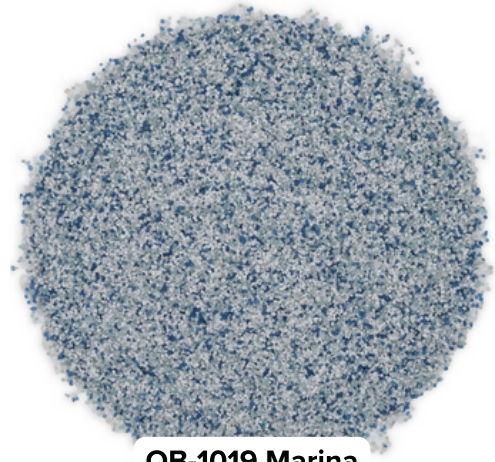

QB-1019 Marina