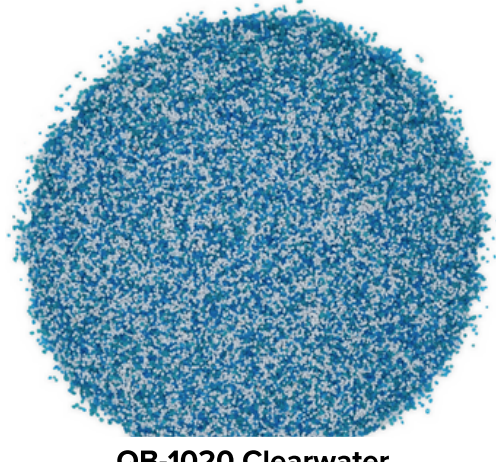

QB-1020 Clearwater