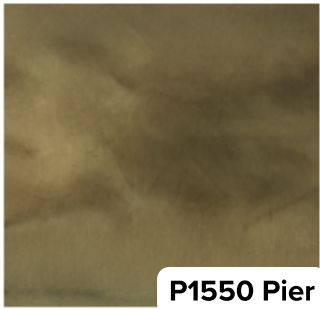

Colors are digital representations and may vary from actual flake colors.
concretefloorsolutions.com / 610-366-0208