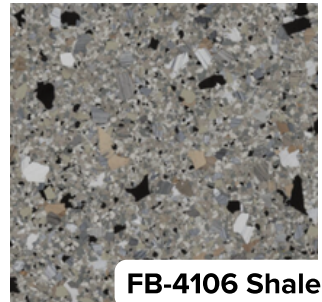

**CONCRETE
FLOOR
SOLUTIONS**

HYBRID STONE FLAKES

Colors are digital representations and may vary from actual flake colors.
concretefloorsolutions.com / 610-366-0208

FB-4110 Claystone

FB-4111 Limestone

FB-4112 Blacktop