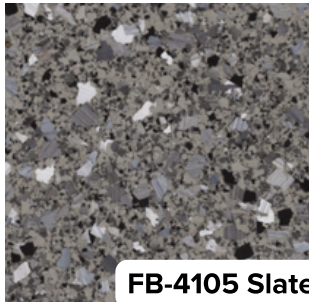

**CONCRETE
FLOOR
SOLUTIONS**

HYBRID STONE FLAKES

Colors are digital representations and may vary from actual flake colors.
concretefloorsolutions.com / 610-366-0208

FB-4110 Claystone

FB-4111 Limestone

FB-4112 Blacktop