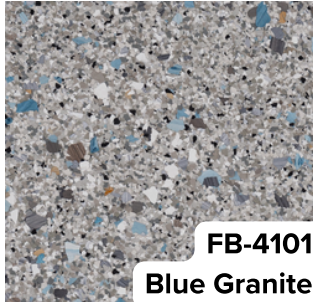

**CONCRETE
FLOOR
SOLUTIONS**

HYBRID STONE FLAKES

Colors are digital representations and may vary from actual flake colors.
concretefloorsolutions.com / 610-366-0208

FB-4110 Claystone

FB-4111 Limestone

FB-4112 Blacktop