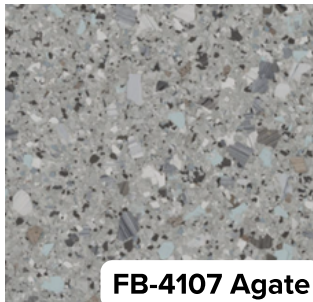

**CONCRETE
FLOOR
SOLUTIONS**

HYBRID STONE FLAKES

Colors are digital representations and may vary from actual flake colors.
concretefloorsolutions.com / 610-366-0208

FB-4110 Claystone

FB-4111 Limestone

FB-4112 Blacktop