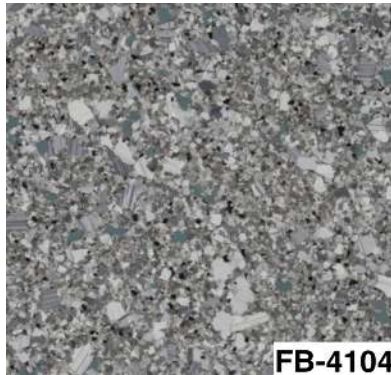

**CONCRETE
FLOOR
SOLUTIONS**

CONCRETE FLOOR SOLUTIONS HYBRID STONE FLAKES

FB-4101

FB-4102

FB-4103

FB-4104

FB-4105

FB-4106

FB-4107

FB-4108

FB-4109

**Colors are digital representations, and may vary from actual flake colors.
concretefloorsolutions.com / 610-366-0208**

FB-4110

FB-4111

**Colors are digital representations, and may vary from actual flake colors.
concretefloorsolutions.com / 610-366-0208**