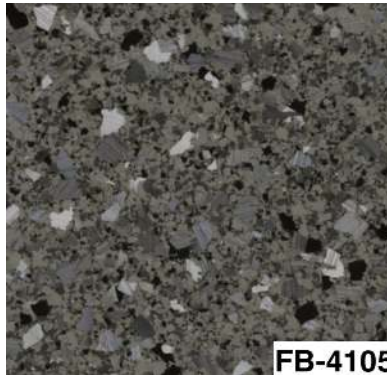

**CONCRETE
FLOOR
SOLUTIONS**

CONCRETE FLOOR SOLUTIONS HYBRID STONE FLAKES

FB-4101

FB-4102

FB-4103

FB-4104

FB-4105

FB-4106

FB-4107

FB-4108

FB-4109

**Colors are digital representations, and may vary from actual flake colors.
concretefloorsolutions.com / 610-366-0208**

FB-4110

FB-4111

**Colors are digital representations, and may vary from actual flake colors.
concretefloorsolutions.com / 610-366-0208**