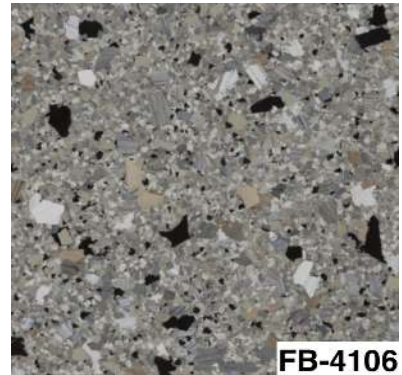

**CONCRETE
FLOOR
SOLUTIONS**

CONCRETE FLOOR SOLUTIONS HYBRID STONE FLAKES

FB-4101

FB-4102

FB-4103

FB-4104

FB-4105

FB-4106

FB-4107

FB-4108

FB-4109

**Colors are digital representations, and may vary from actual flake colors.
concretefloorsolutions.com / 610-366-0208**

FB-4110

FB-4111

**Colors are digital representations, and may vary from actual flake colors.
concretefloorsolutions.com / 610-366-0208**