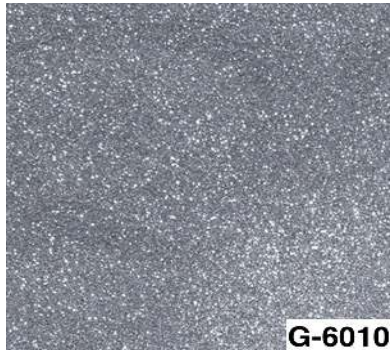

CONCRETE FLOOR SOLUTIONS
DECORATIVE GLITTER POWDER .008"
HEXAGON CUT

Colors are digital representations, and may vary from actual flake colors.
concretefloorsolutions.com / 610-366-0208

**Colors are digital representations, and may vary from actual flake colors.
concretefloorsolutions.com / 610-366-0208**